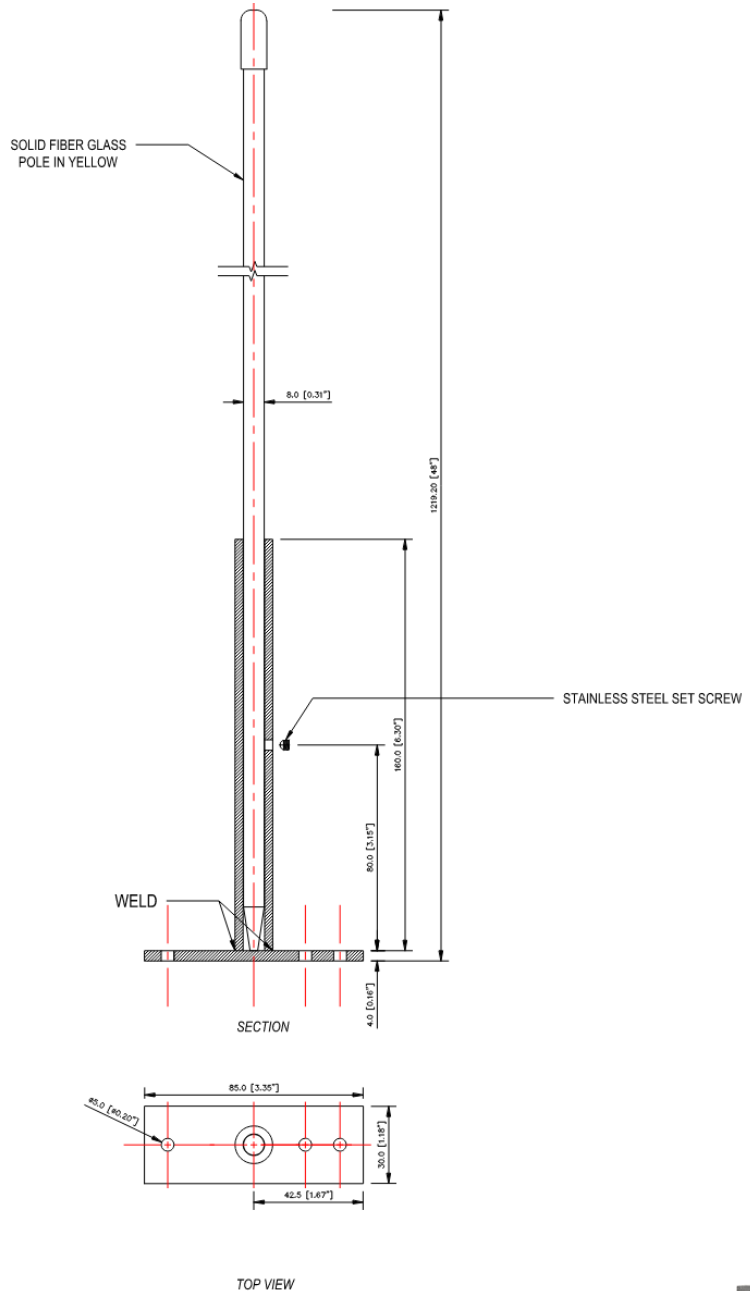

GAS LINE MARKER

PRODUCT INFORMATION

SKU: P-GLMRK-48

FEATURES:

- Highly visible 4' fiberglass pole for clear marking
- Cast Aluminum base securely attaches to the gas line support base for stability
- Safety yellow fiberglass pole matches gas lines for easy identification
- Enhances safety and visibility, even in heavy snow or during snow removal
- Durable yet flexible pole resists breakage, ensuring long-lasting performance

APPLICATION:

Gas line markers are crucial for identifying the location of gas lines that may run beneath or near roofing structures. These markers help ensure the safety of roofing professionals during installation, maintenance, or repair work by preventing accidental damage to gas lines. Clearly marked gas lines facilitate compliance with safety regulations and assist in planning for future roofing projects. By using color-coded markers that adhere to industry standards, workers can quickly recognize potential hazards, thereby minimizing the risk of gas leaks or explosions during roofing operations.