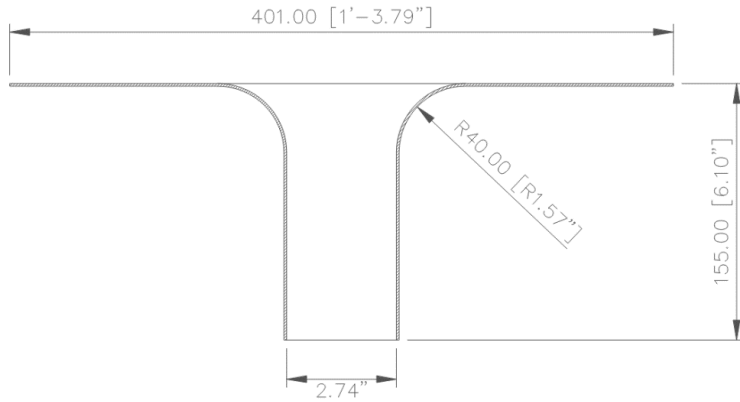

PRODUCT INFORMATION

- SKU: P-EA13010
- P-EA13011
- P-EA300
- P-EA400

FEATURES:

- One-piece spun Aluminum flat deck drain featuring a 14" flange
- Constructed with a 1.6mm thickness for both the stem and deck
- Spot-welded Aluminum drainage collar secured with 2 screws to fasten the strainer
- Complete with a TPO drain dome and 2 screws for easy installation
- 12" drain stem length for versatile application

OVERALL DIMENSIONS

SKU	SIZE	DIM. "A" STEM DIAMETER
P-EA13010	2 3/4"	2.74"
P-EA13011	3 3/4"	3.75"
P-EA300	3"	3.12"
P-EA400	4"	4.09"

There is no equal to **PLATINUM!**

Please note that PLATINUM products may be periodically updated & are subject to change without prior notice.
For additional information, contact PLATINUM ROOFING PRODUCTS at 1-800-538-7767 or info@platinumroofingproducts.com

ALUMINUM ECONOMY / TEMPORARY DRAINS

PRODUCT INFORMATION

SKU: P-EAFLAT-275
P-EAFUN-275

P-EAFLAT-275

P-EAFUN-275

FEATURES:

- One-piece spun Aluminum available in 2 3/4" stem diameter either in flat deck or funnel deck drain
- featuring wide deck to enhance coverage
- Constructed with a 1/6" material thickness
- 6" long drain stem
- Designed to fit drain seal inserts