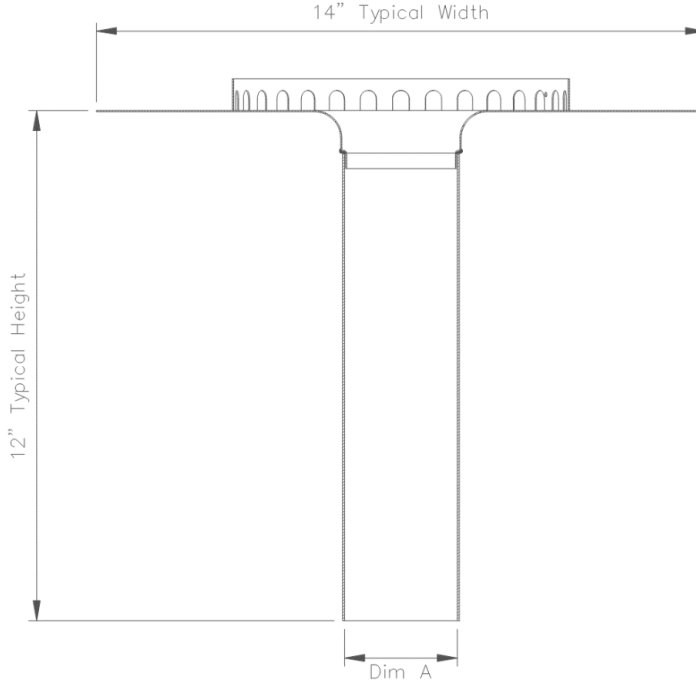

PRODUCT INFORMATION

- SKU: P-EA13010
- P-EA13011
- P-EA300
- P-EA400

FEATURES:

- One-piece spun Aluminum flat deck drain featuring a 14" flange
- Constructed with a 1.6mm thickness for both the stem and deck
- Spot-welded Aluminum drainage collar secured with 2 screws to fasten the strainer
- Complete with a TPO drain dome and 2 screws for easy installation
- 12" drain stem length for versatile application

OVERALL DIMENSIONS

SKU	SIZE	DIM. "A" STEM DIAMETER
P-EA13010	2 3/4"	2.74"
P-EA13011	3 3/4"	3.75"
P-EA300	3"	3.12"
P-EA400	4"	4.09"

There is no equal to **PLATINUM!**

Please note that PLATINUM products may be periodically updated & are subject to change without prior notice.
For additional information, contact PLATINUM ROOFING PRODUCTS at 1-800-538-7767 or info@platinumroofingproducts.com

ALUMINUM ECONOMY / TEMPORARY DRAINS

PRODUCT INFORMATION

SKU: P-EAFLAT-275
P-EAFUN-275

P-EAFLAT-275

P-EAFUN-275

FEATURES:

- One-piece spun Aluminum available in 2 3/4" stem diameter either in flat deck or funnel deck drain
- featuring wide deck to enhance coverage
- Constructed with a 1/6" material thickness
- 6" long drain stem
- Designed to fit drain seal inserts