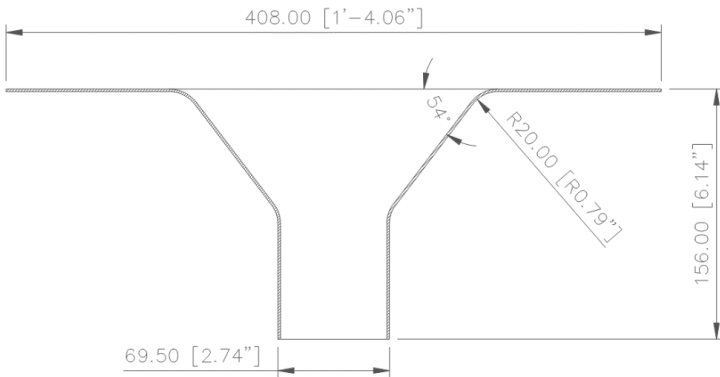

PRODUCT INFORMATION

- SKU: P-EA13010
- P-EA13011
- P-EA300
- P-EA400

FEATURES:

- One-piece spun Aluminum flat deck drain featuring a 14" flange
- Constructed with a 1.6mm thickness for both the stem and deck
- Spot-welded Aluminum drainage collar secured with 2 screws to fasten the strainer
- Complete with a TPO drain dome and 2 screws for easy installation
- 12" drain stem length for versatile application

OVERALL DIMENSIONS

SKU	SIZE	DIM. "A" STEM DIAMETER
P-EA13010	2 3/4"	2.74"
P-EA13011	3 3/4"	3.75"
P-EA300	3"	3.12"
P-EA400	4"	4.09"

There is no equal to **PLATINUM!**

Please note that PLATINUM products may be periodically updated & are subject to change without prior notice.
For additional information, contact PLATINUM ROOFING PRODUCTS at 1-800-538-7767 or info@platinumroofingproducts.com

ALUMINUM ECONOMY / TEMPORARY DRAINS

PRODUCT INFORMATION

SKU: P-EAFLAT-275
P-EAFUN-275

P-EAFLAT-275

P-EAFUN-275

FEATURES:

- One-piece spun Aluminum available in 2 3/4" stem diameter either in flat deck or funnel deck drain
- featuring wide deck to enhance coverage
- Constructed with a 1/6" material thickness
- 6" long drain stem
- Designed to fit drain seal inserts