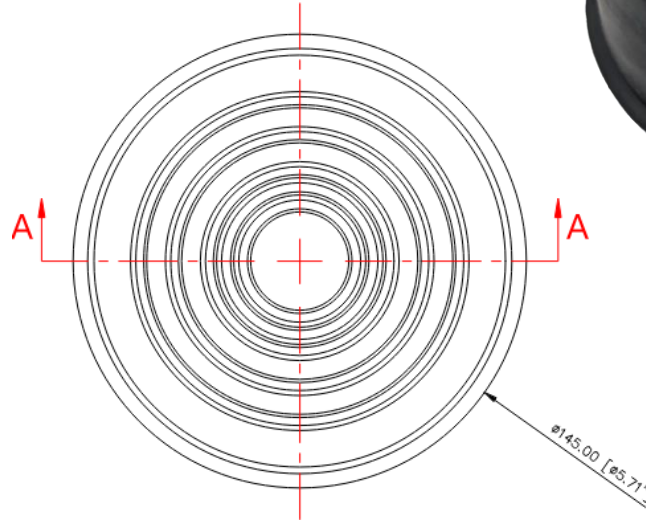

EPDM RUBBER BOOT

PRODUCT INFORMATION

SKU: P-5RB

FEATURES:

- Can withstand vibrations, pipe movement caused by expansion and contraction, and movements due to snow loads.
- EPDM rubber composition provides superior resistance to ozone and ultraviolet damage.
- Compatible with spun Aluminum roof anchor flashing P-RAF500 and P-RAPF500-W