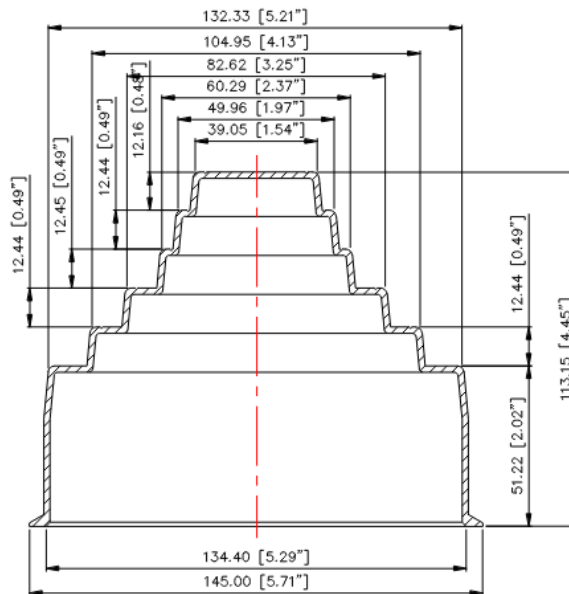

EPDM RUBBER BOOT

PRODUCT INFORMATION

SKU: P-5RB

FEATURES:

- Can withstand vibrations, pipe movement caused by expansion and contraction, and movements due to snow loads.
- EPDM rubber composition provides superior resistance to ozone and ultraviolet damage.
- Compatible with spun Aluminum roof anchor flashing P-RAF500 and P-RAPF500-W