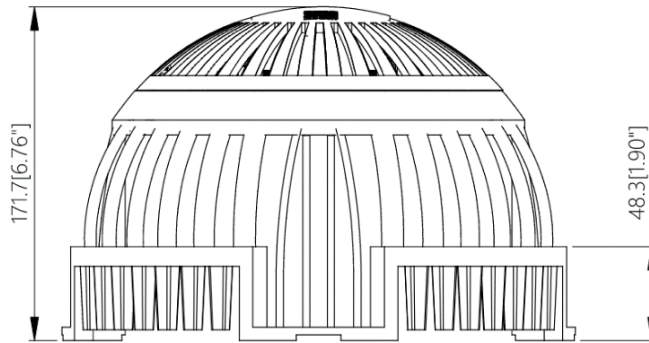

ALUMINUM & COPPER ROOF DRAINS ACCESSORIES

4-BOLT ALUMINUM FLIP-TOP DOME

NEW INSTALLATION • RETROFIT

PRODUCT INFORMATION

SKU: P-170515

FEATURES:

- Heavy duty die-cast powder coated Aluminum dome, crafted for maximum corrosion resistance
- Compatible with all 4-Bolt Aluminum and Copper drains
- Includes a QR code laser marked on the dome lid for quick registration & maintenance history access
- Features a flip-top lid that can be remove entirely by unscrewing the hinge screws which gives a total of 6.5" opening
- Features 40 weir slots for maximum water flow
- Easy maintenance facilitated by a single Phillips screw
- Vandal-resistant yet contractor-friendly for ease of use

APPLICATION:

Dome strainers in roof drains prevent debris, such as leaves and twigs, from clogging the drainage system while allowing water to flow freely. They help maintain optimal drainage, protect plumbing from damage, and enhance safety by reducing the risk of standing water on the roof surface. Additionally, the removable lid facilitates easy maintenance, allowing for quick cleaning and inspection of the strainer without dismantling the entire system.