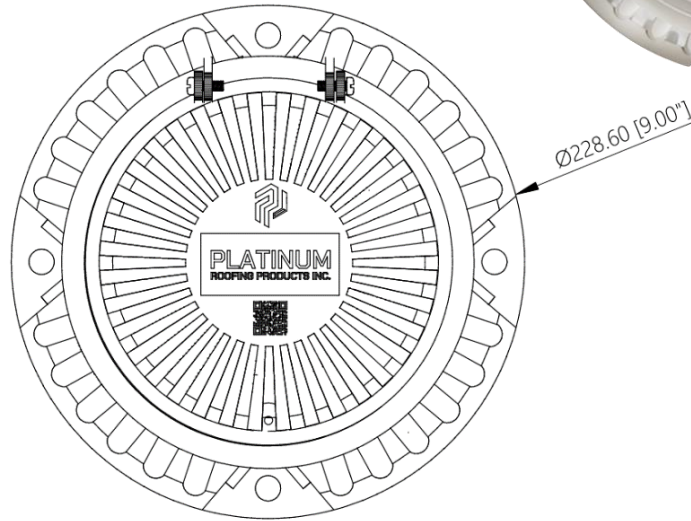

ALUMINUM & COPPER ROOF DRAINS ACCESSORIES

4-BOLT ALUMINUM FLIP-TOP DOME

NEW INSTALLATION • RETROFIT

PRODUCT INFORMATION

SKU: P-170515

FEATURES:

- Heavy duty die-cast powder coated Aluminum dome, crafted for maximum corrosion resistance
- Compatible with all 4-Bolt Aluminum and Copper drains
- Includes a QR code laser marked on the dome lid for quick registration & maintenance history access
- Features a flip-top lid that can be remove entirely by unscrewing the hinge screws which gives a total of 6.5" opening
- Features 40 weir slots for maximum water flow
- Easy maintenance facilitated by a single Phillips screw
- Vandal-resistant yet contractor-friendly for ease of use

APPLICATION:

Dome strainers in roof drains prevent debris, such as leaves and twigs, from clogging the drainage system while allowing water to flow freely. They help maintain optimal drainage, protect plumbing from damage, and enhance safety by reducing the risk of standing water on the roof surface. Additionally, the removable lid facilitates easy maintenance, allowing for quick cleaning and inspection of the strainer without dismantling the entire system.