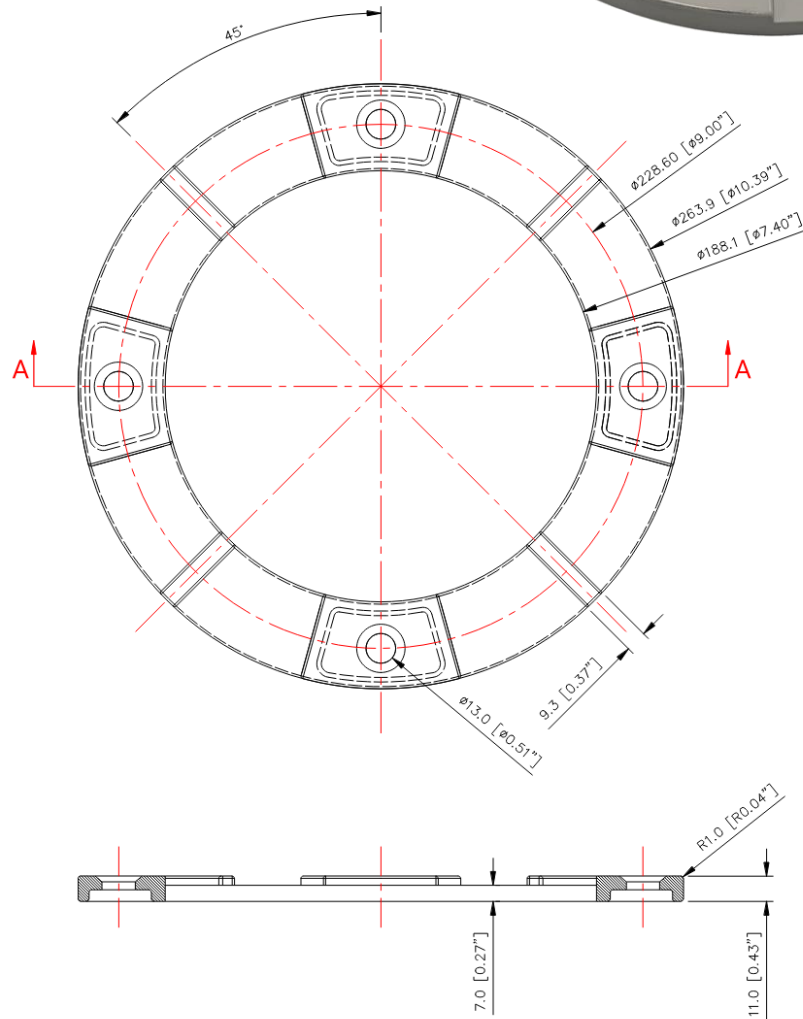

ALUMINUM & COPPER ROOF DRAINS ACCESSORIES

4-BOLT ALUMINUM CLAMPING RING

NEW INSTALLATION • RETROFIT

PRODUCT INFORMATION

SKU: P-170529

FEATURES:

- Heavy duty die-cast powder coated Aluminum construction for maximum durability
- Features 8 drainage channels to allow for full drainage
- Flange designed for an optimum seal with roof flashing
- Compatible with all 4-Bolt Aluminum and Copper drains
- Reversible design allows for elevation drainage options